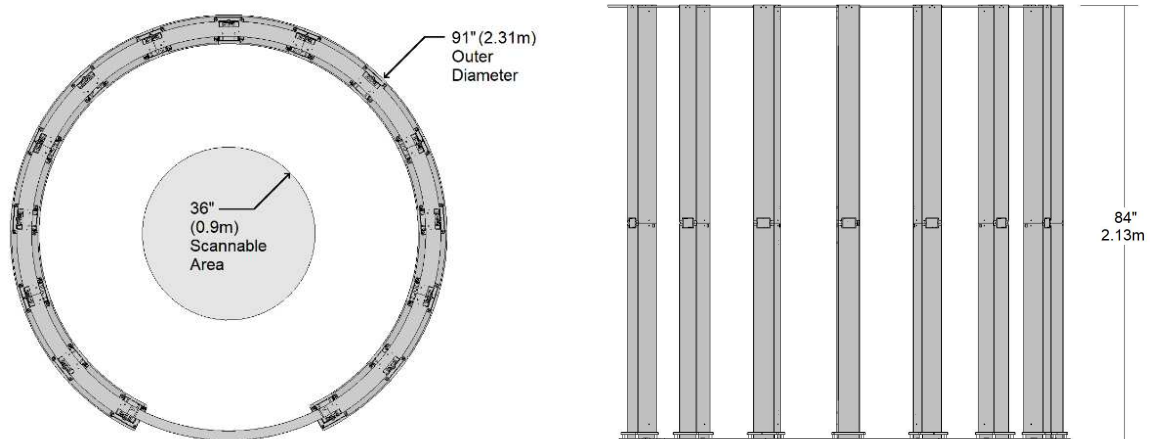

SPECIFICATIONS

Twindom Full Body Scanner

Structure	15 scan poles, base segments, roof segments
Scanner Wrap	interior panel with roof + changeable exterior panel
Cameras	105 x 12MP
Lighting	Controlled LED light strips
Instant Capture	YES
Calibration	Auto-calibrated system
Scanner Hardware	Apple Mac Mini, iPad, Router
Scanner Software	Included
File Types	OBJ, FBX, GIF, MP4
Model Resolution	Preview: 50K – 100K faces Full: up to 2M faces
Texture Resolution	8K
Set Up	< 15 min, plug and play operation (only 2 cords to connect)
Power	1 x 20 amp / 120V circuit OR 2 x 15 amp / 120V circuits
Internet	operate with or without internet, 10+ mbps recommended
Other	Spare parts kit included 1 year defective parts warranty
POS / e-Commerce	full featured POS and e-Store including admin, scan viewer, order management
Product Fulfillment	integrated product and service management (real time)

Dimensions

Twindom Full Body Scanner

$65,000